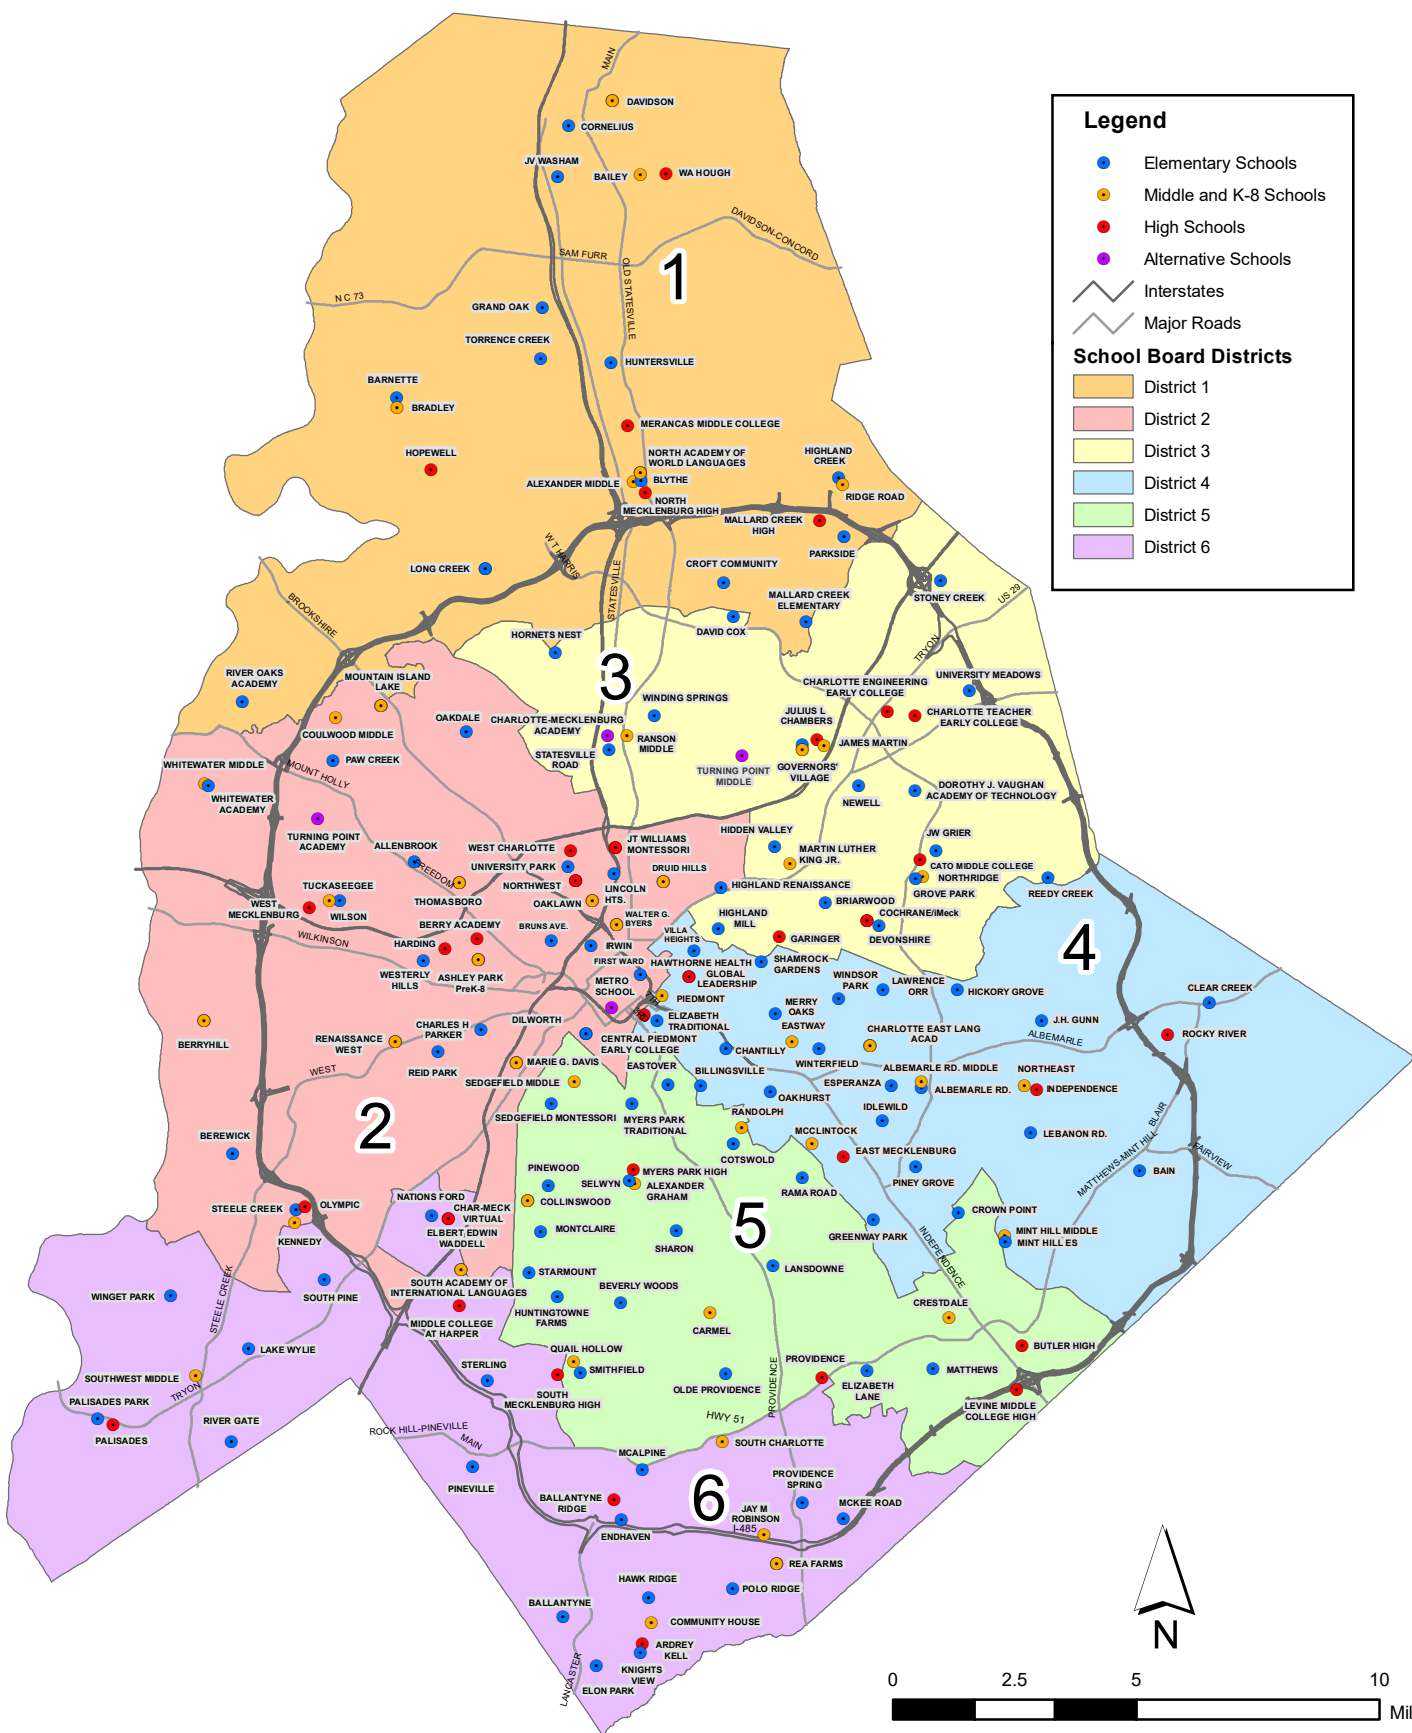

CHARLOTTE-MECKLENBURG SCHOOLS BY SCHOOL BOARD DISTRICT 2024-25 SCHOOL YEAR