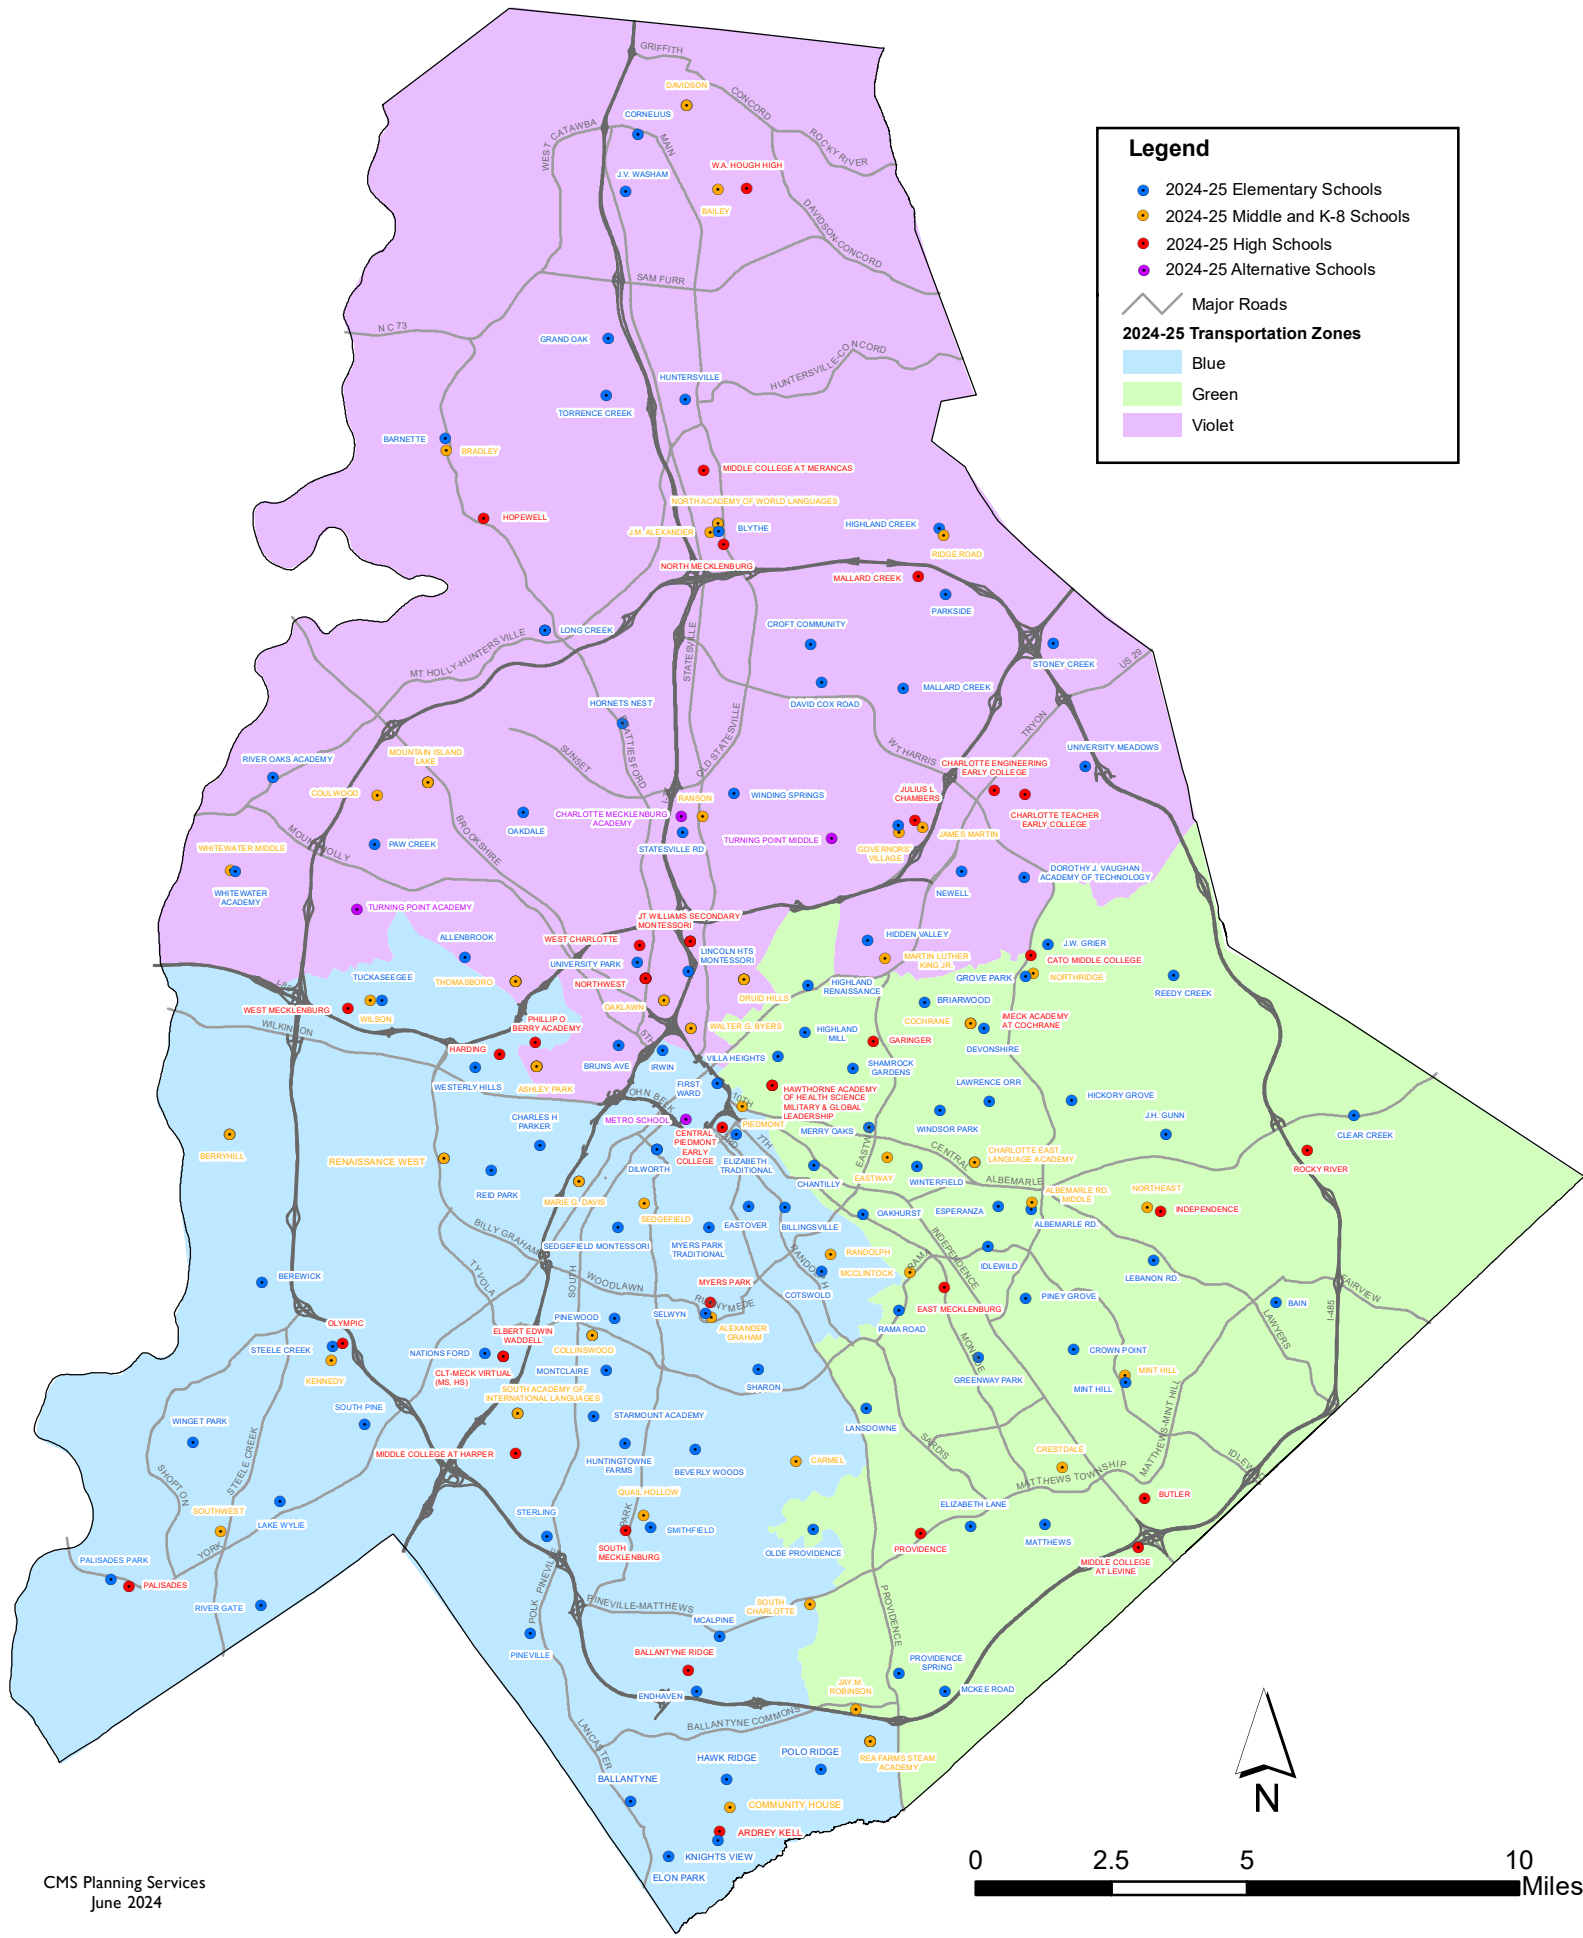

# CHARLOTTE-MECKLENBURG SCHOOLS 2024-2025 ELEMENTARY, MIDDLE, AND HIGH SCHOOLS

**Legend**

- 2024-25 Elementary Schools
- 2024-25 Middle and K-8 Schools
- 2024-25 High Schools
- 2024-25 Alternative Schools
- Major Roads

**2024-25 Transportation Zones**

- Blue
- Green
- Violet